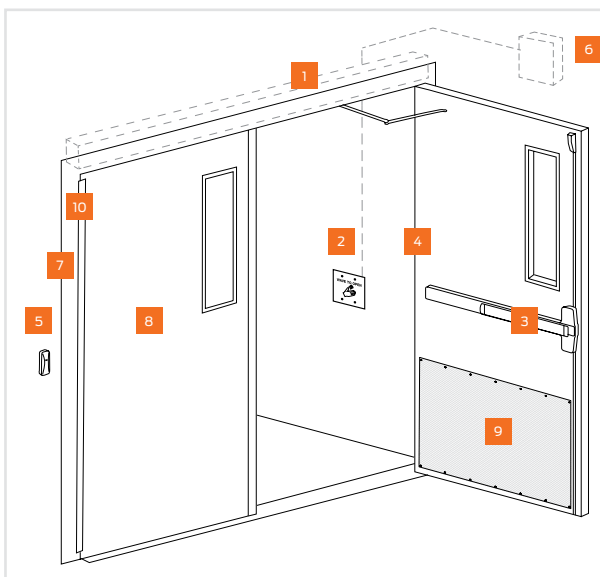

# VA and military hospital cross-corridor doors

Government solutions

Cross-corridor openings can be found in many areas of a hospital. These doors are subject to the most use and, consequently, abuse than almost any other openings in the medical facility.

The most important goal of these openings is to control the spread of smoke or fire in the event of an emergency. Cross-corridor doors are also a physical barrier between one area of the facility and another that can be locked down in an emergency. Yet with the constant activity in the hospital, these doors must also stand up against damage caused by the many types of equipment used by staff. Balancing safety and durability is important.

## VA and military hospital cross-corridor door operational requirements:

- Doors are usually unlocked
- There should be free access and egress at all times

### Von Duprin® INPACT® exit device

- Unique recessed exit device with sloped end caps prevents carts, clothing or equipment from catching on the device while passing through the opening
- Wide, low-profile push pad allows easy operation, and can be pushed with a hip or elbow if needed
- High durability with a much longer shelf life for high-usage doors abused by traffic flow and equipment